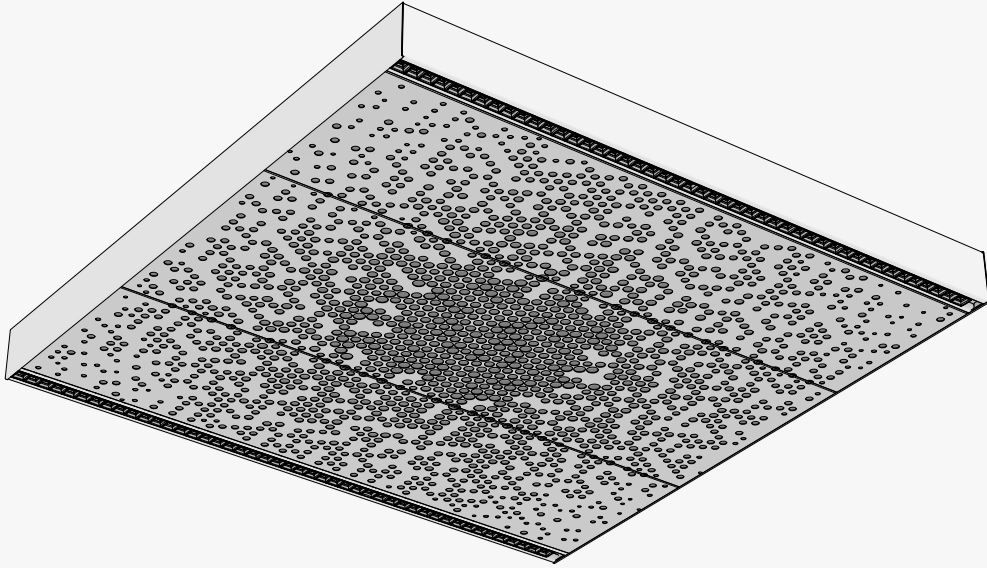

ⓘ All dimensions are nominal.

Silhouettes Available

Horizon

4'x6'

ⓘ All dimensions are nominal.

Silhouettes Available

Horizon

6'x6'

ⓘ All dimensions are nominal.

Silhouettes Available

Radia

4'x8'

ⓘ All dimensions are nominal.

Silhouettes Available

Radia

4'x6'

ⓘ All dimensions are nominal.

Silhouettes Available

Radia
6'x6'

ⓘ All dimensions are nominal.

Colors Available

Panel Colors

Powder Coat Finishes

Black