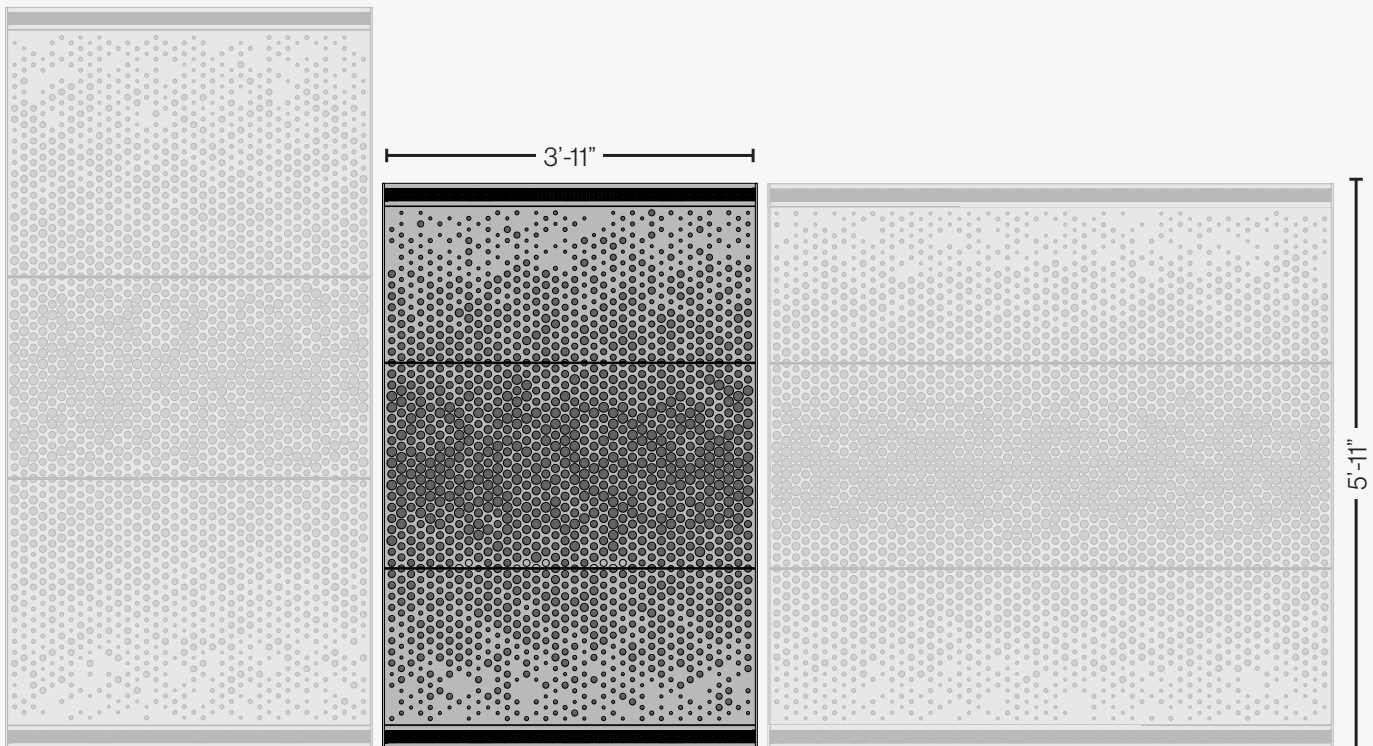

Dappled
4'x6'

ⓘ All dimensions are nominal.

Silhouettes Available

Dappled
6'x6'

ⓘ All dimensions are nominal.

Silhouettes Available

Horizon

4'x8'

ⓘ All dimensions are nominal.

Silhouettes Available

Horizon

4'x6'

ⓘ All dimensions are nominal.

Silhouettes Available

Horizon

6'x6'