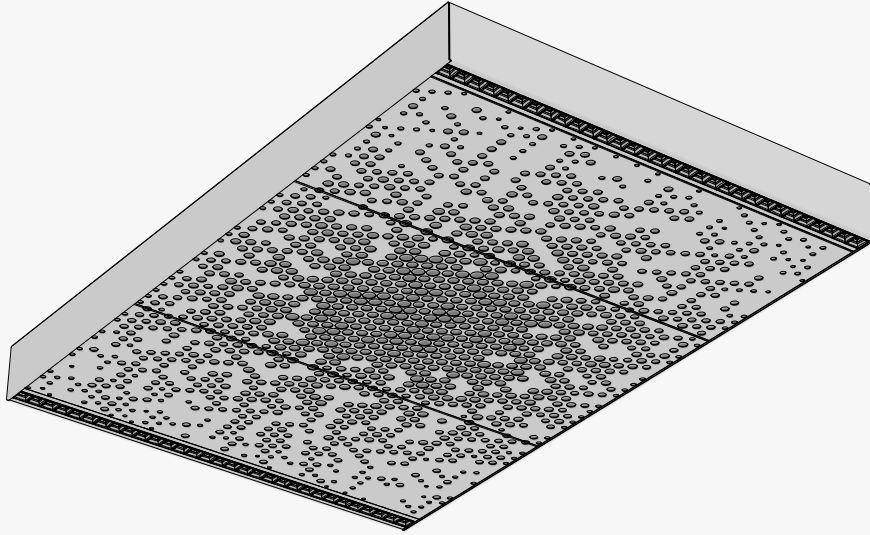

ⓘ All dimensions are nominal.

Silhouettes Available

Horizon

4'x6'

ⓘ All dimensions are nominal.

Silhouettes Available

Horizon

6'x6'

ⓘ All dimensions are nominal.

Silhouettes Available

Radia

4'x8'

ⓘ All dimensions are nominal.

Silhouettes Available

Radia

4'x6'

ⓘ All dimensions are nominal.

Silhouettes Available

Radia
6'x6'

ⓘ All dimensions are nominal.

Colors Available

Panel Colors

Powder Coat Finishes

Black