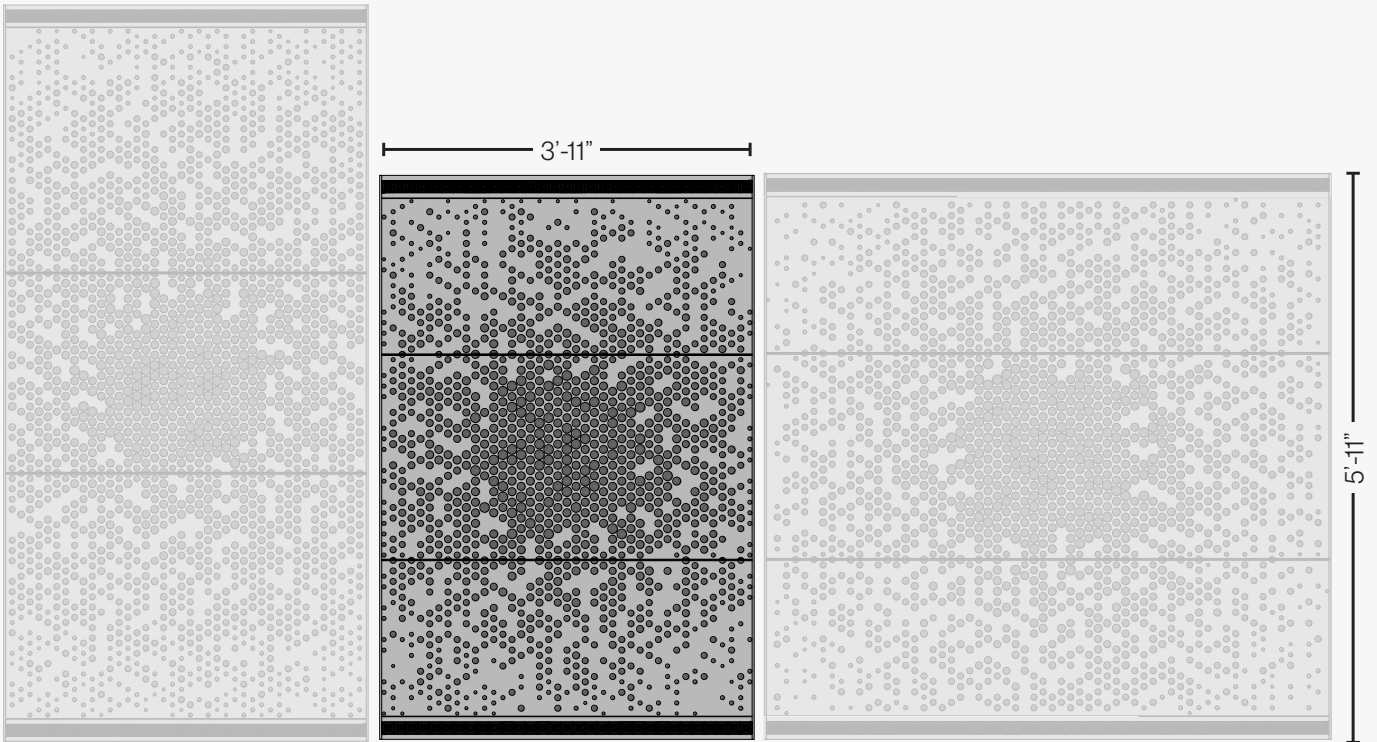

ⓘ All dimensions are nominal.

Silhouettes Available

Radia

4'x8'

ⓘ All dimensions are nominal.

Silhouettes Available

Radia

4'x6'

ⓘ All dimensions are nominal.

Silhouettes Available

Radia
6'x6'

ⓘ All dimensions are nominal.

Colors Available

Panel Colors

Powder Coat Finishes

Black