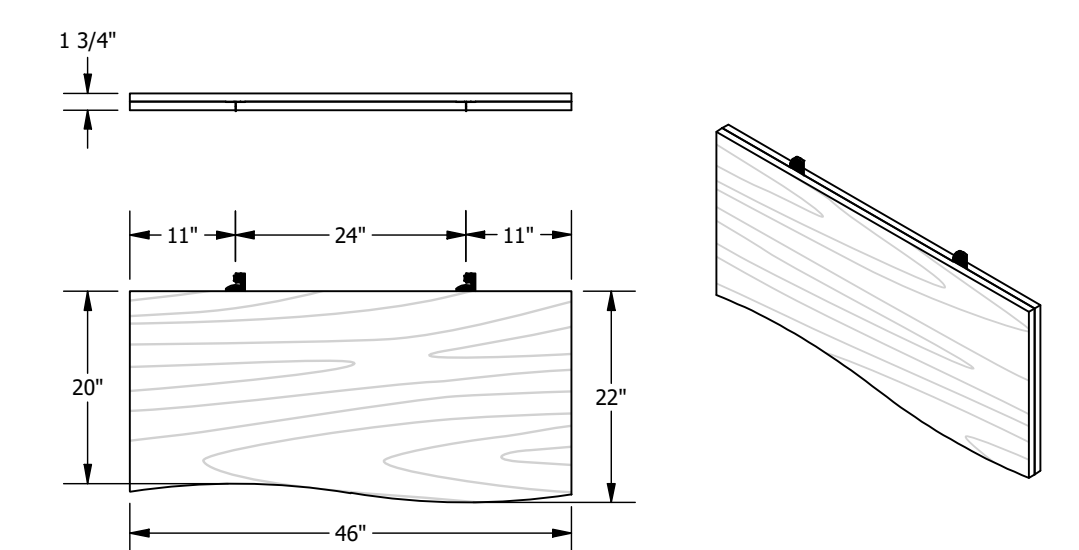

BP8250F04WH03-???
Wood Look Wave Vertical Panel 46in Length 10in Depth

BP8250F04WH04-???
Wood Look Wave Vertical Panel 46in Length 22in Depth