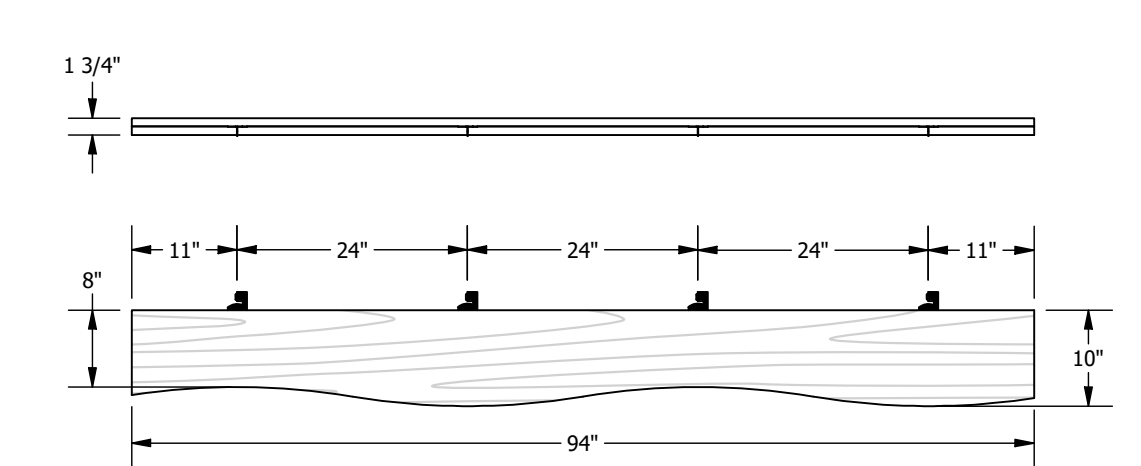

BP8250F04WH05-???
Wood Look Double Wave Vertical Panel 94in Length 10in Depth