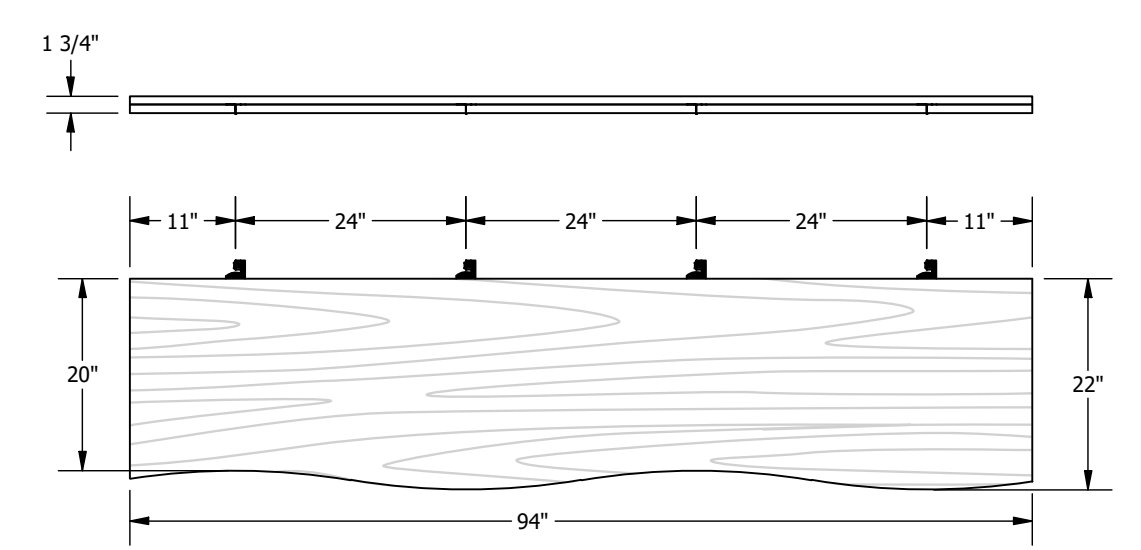

BP8250F04WH05-???
Wood Look Double Wave Vertical Panel 94in Length 10in Depth

BP8250F04WH06-???
Wood Look Double Wave Vertical Panel 94in Length 22in Depth