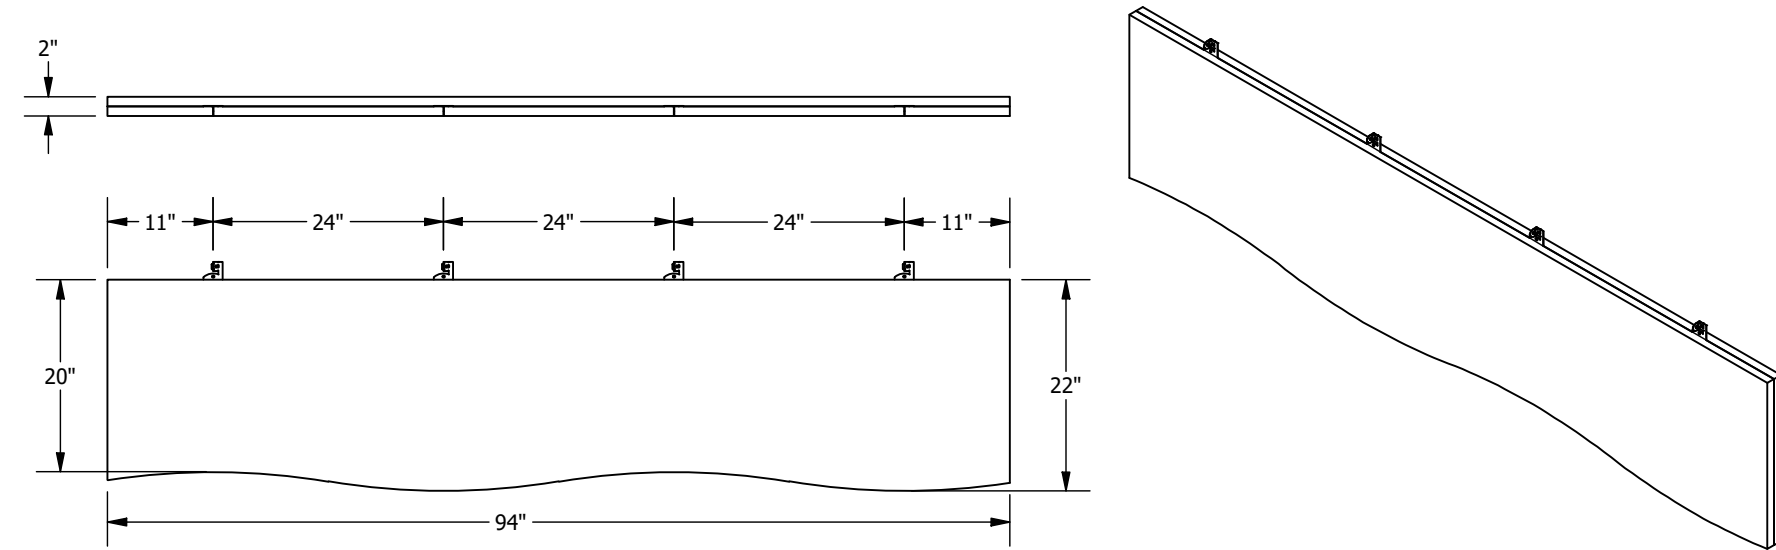

BP8250F03WH05-???
Painted Double Wave Vertical Panel 94in Length 10in Depth

BP8250F03WH06-???
Painted Double Wave Vertical Panel 94in Length 22in Depth