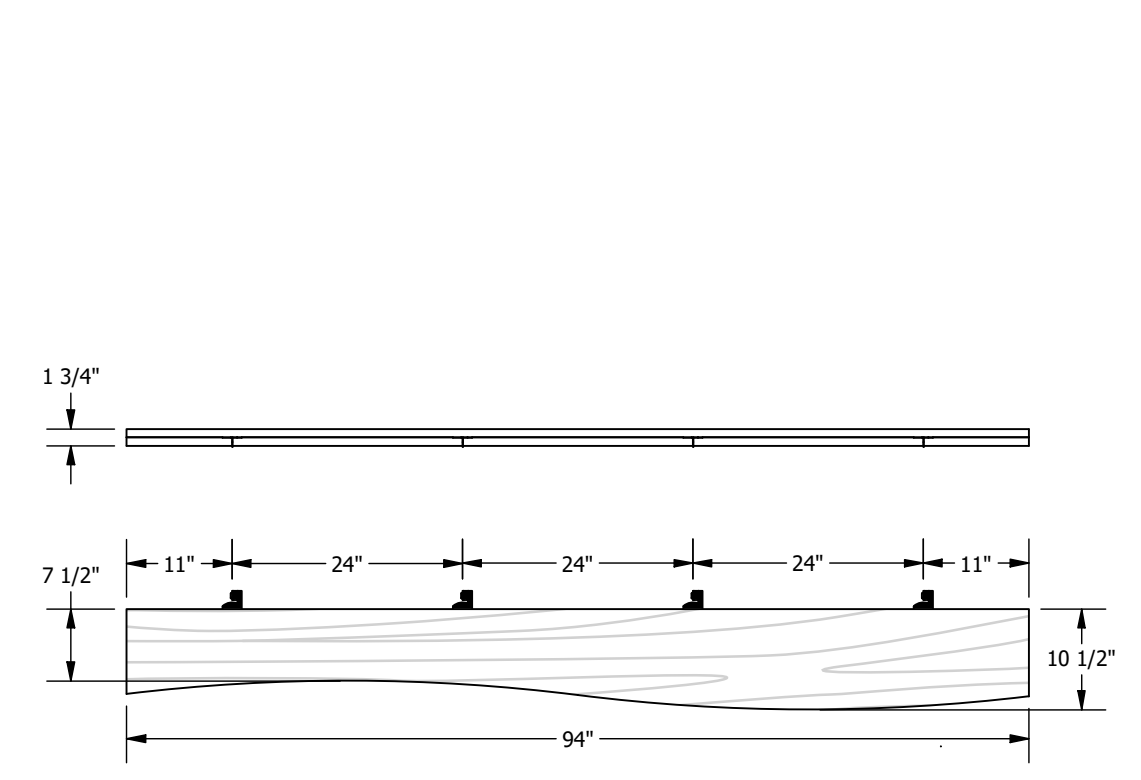

BP8250F04WH06-???
Wood Look Double Wave Vertical Panel 94in Length 22in Depth