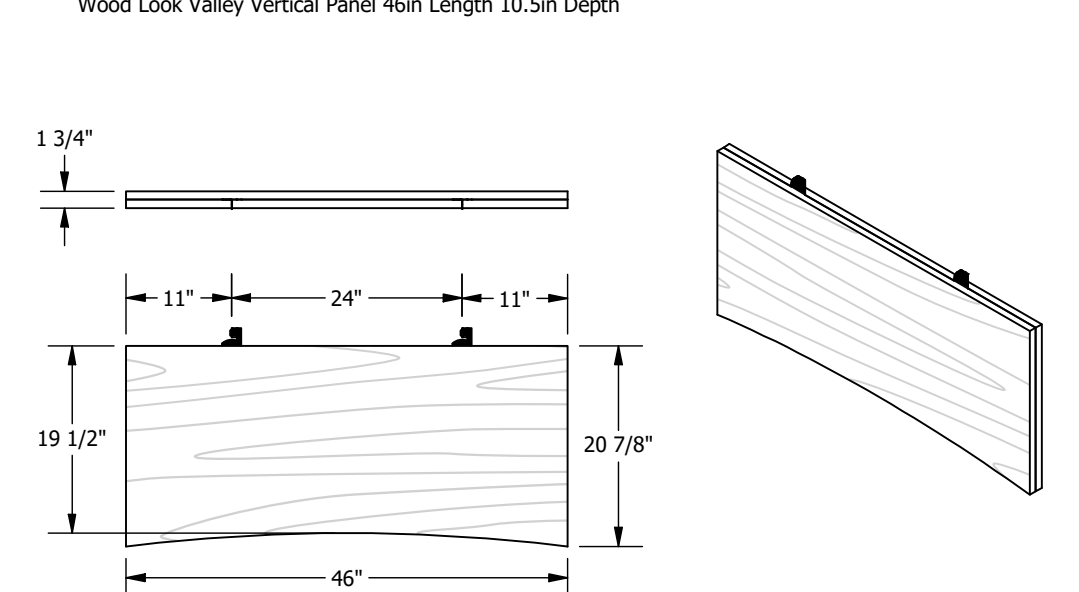

BP8250F04CH03-???
Wood Look Hill Vertical Panel 46in Length 19.5in Depth

BP8250F04CH02-???
Wood Look Valley Vertical Panel 46in Length 10.5in Depth