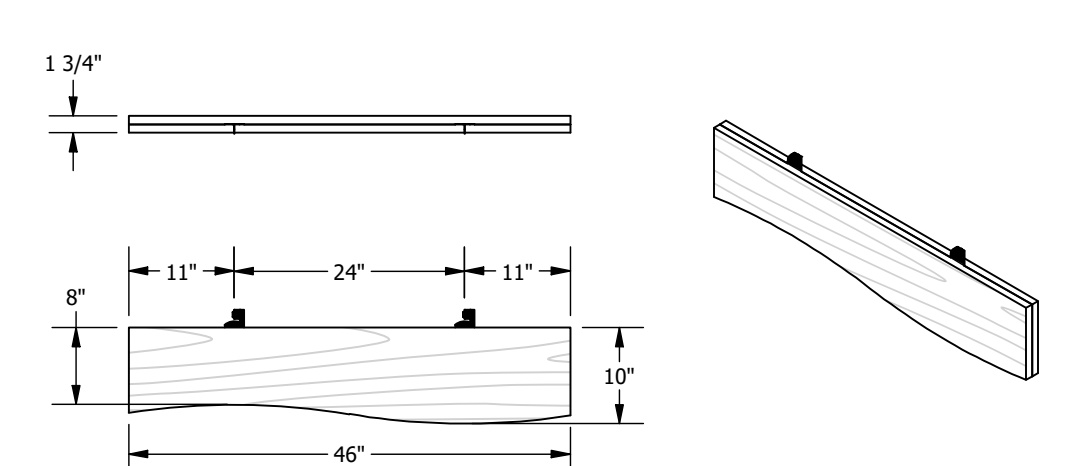

BP8250F04WH03-???
Wood Look Wave Vertical Panel 46in Length 10in Depth