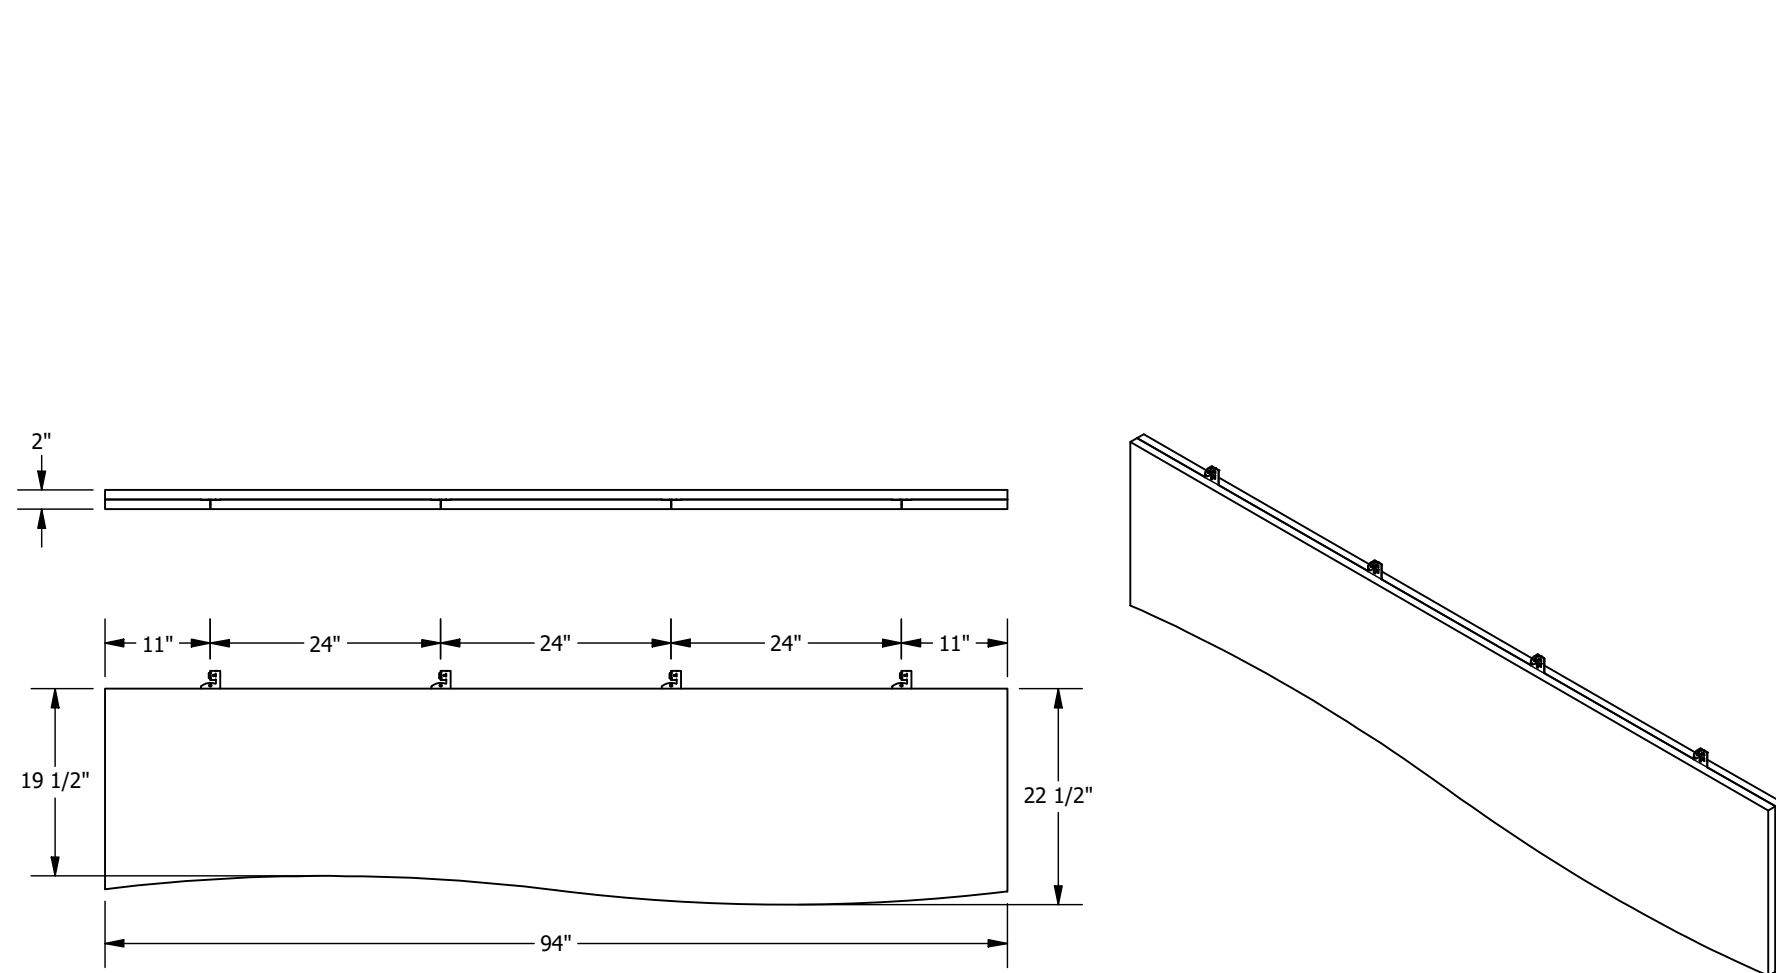

BP8250F03WH02-???
Painted Wave Vertical Panel 94in Length 22.5in Depth