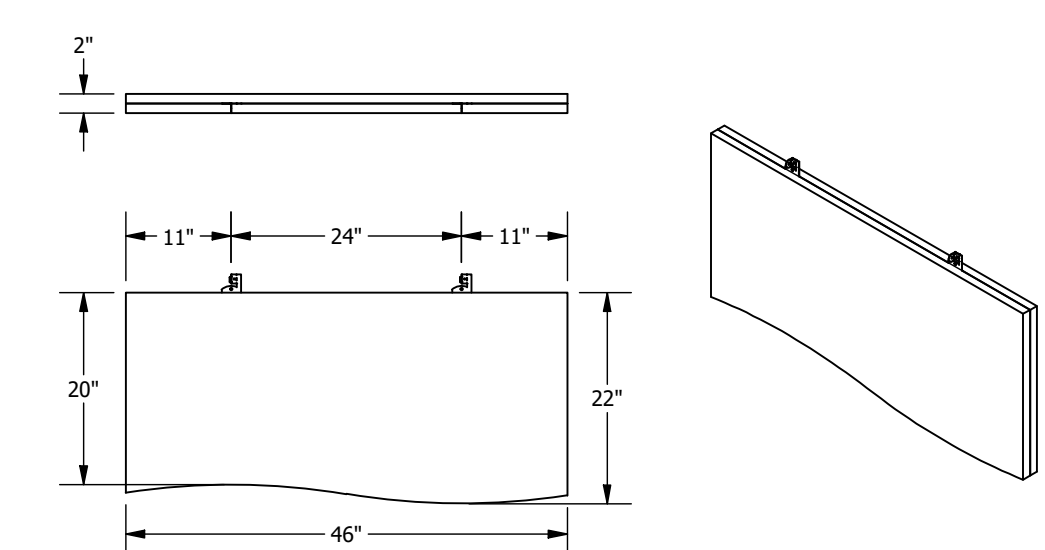

BP8250F03WH03-???
Painted Wave Vertical Panel 46in Length 10in Depth

BP8250F03WH04-???
Painted Wave Vertical Panel 46in Length 22in Depth