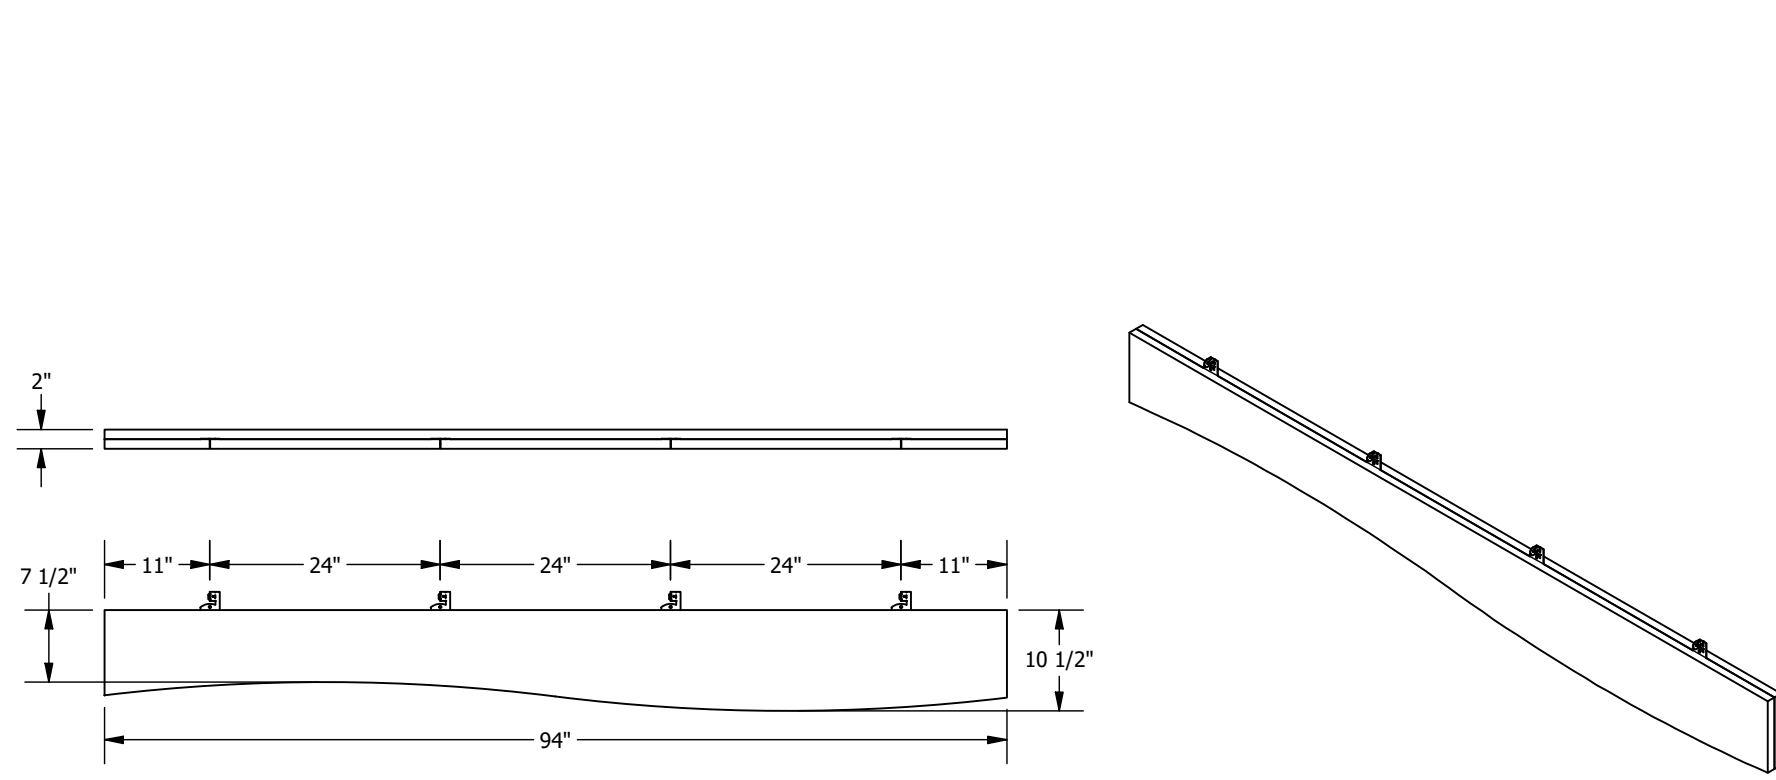

BP8250F03WH06-???
Painted Double Wave Vertical Panel 94in Length 22in Depth