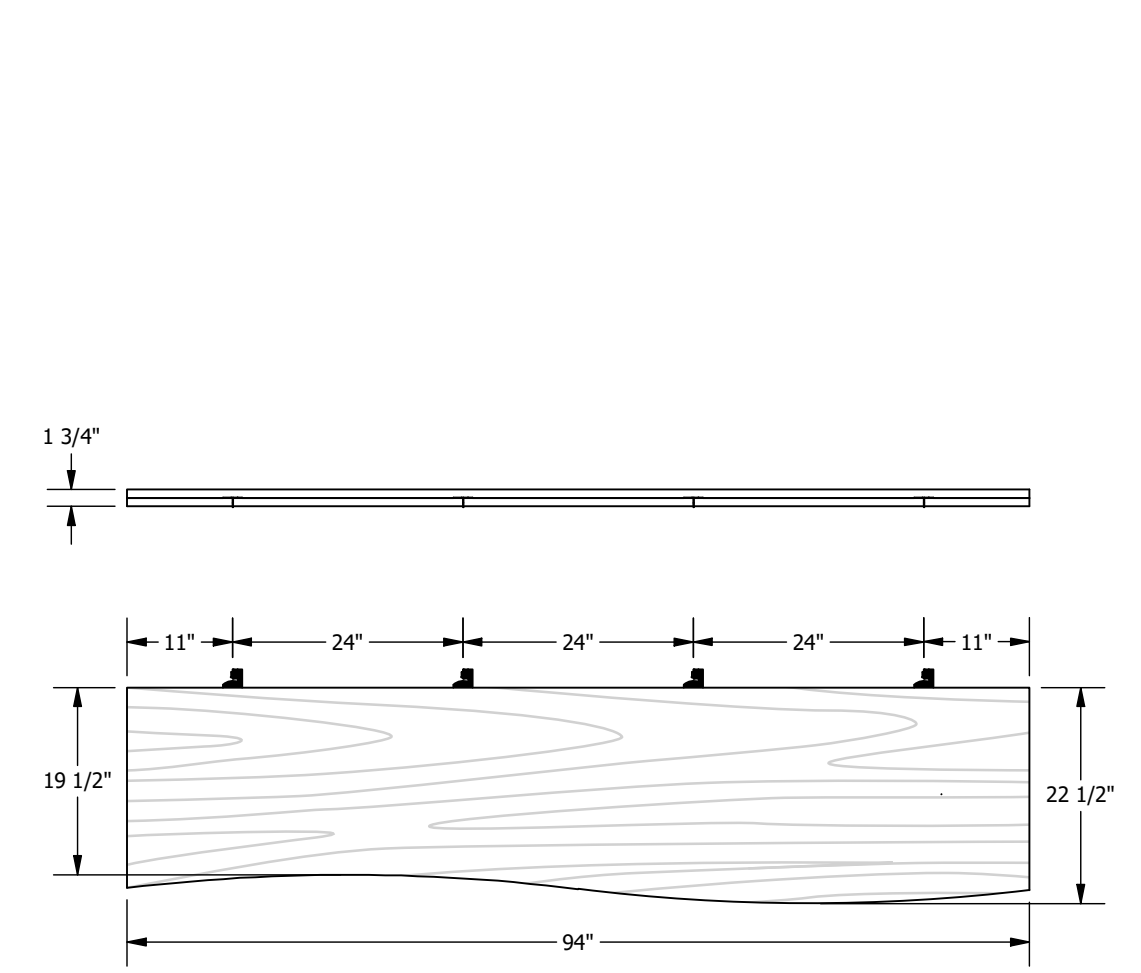

BP8250F04WH02-???
Wood Look Wave Vertical Panel 94in Length 22.5in Depth