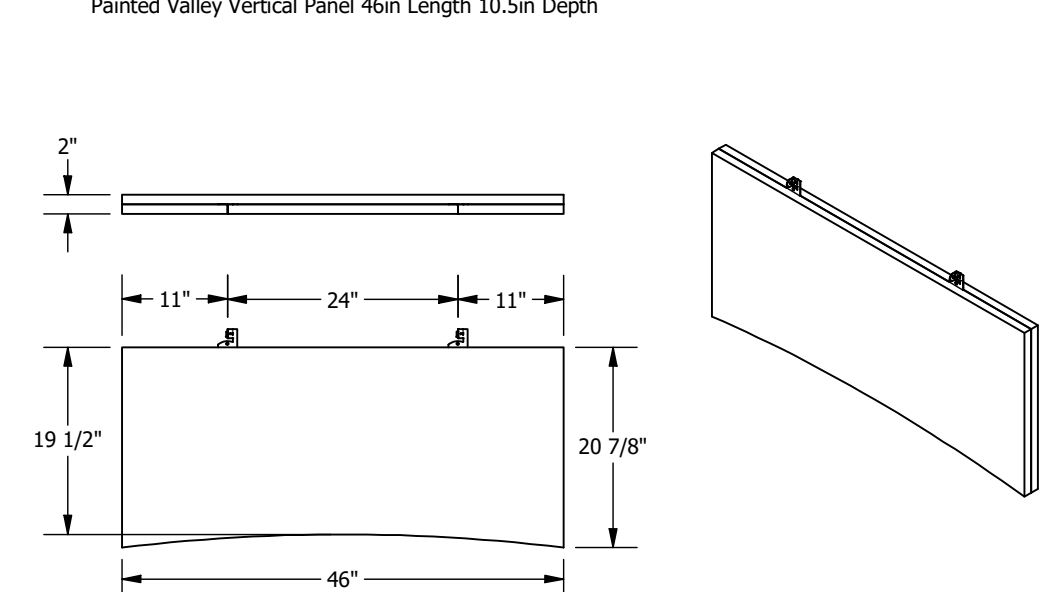

BP8250F03CH02-???
Painted Valley Vertical Panel 46in Length 10.5in Depth