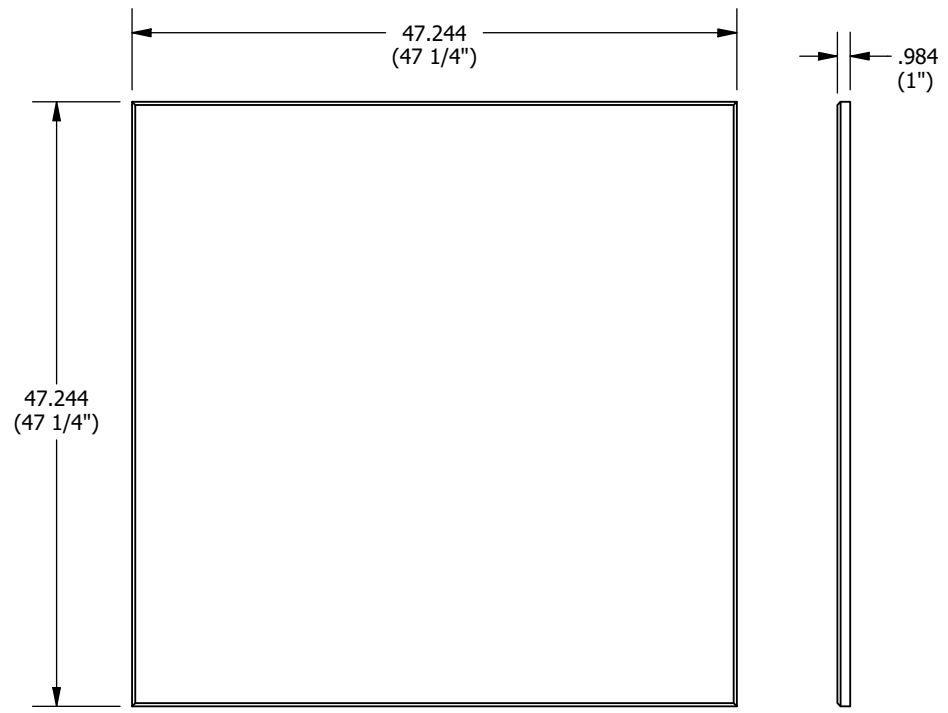

BP8246  
Panel 48"x96" 25mm

BP6322W48L048  
Panel 48x48" 25mm - with Beveled Edges

BP6322W24L048  
Panel 24x48" 25mm - with Beveled Edges

FeltWorks Acoustical Panels - Panel Dimensions

DRAWN BY: MAD

DATE: 1/25/2022