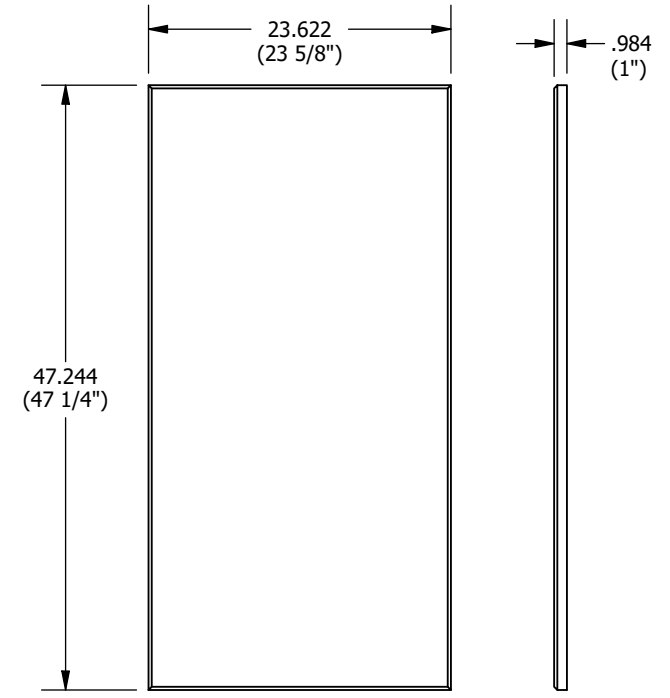

BP8246  
Panel 48"x96" 25mm

BP6322W48L048  
Panel 48x48" 25mm - with Beveled Edges

BP6322W24L048  
Panel 24x48" 25mm - with Beveled Edges

FeltWorks Acoustical Panels - Panel Dimensions

DRAWN BY: MAD

DATE: 1/25/2022