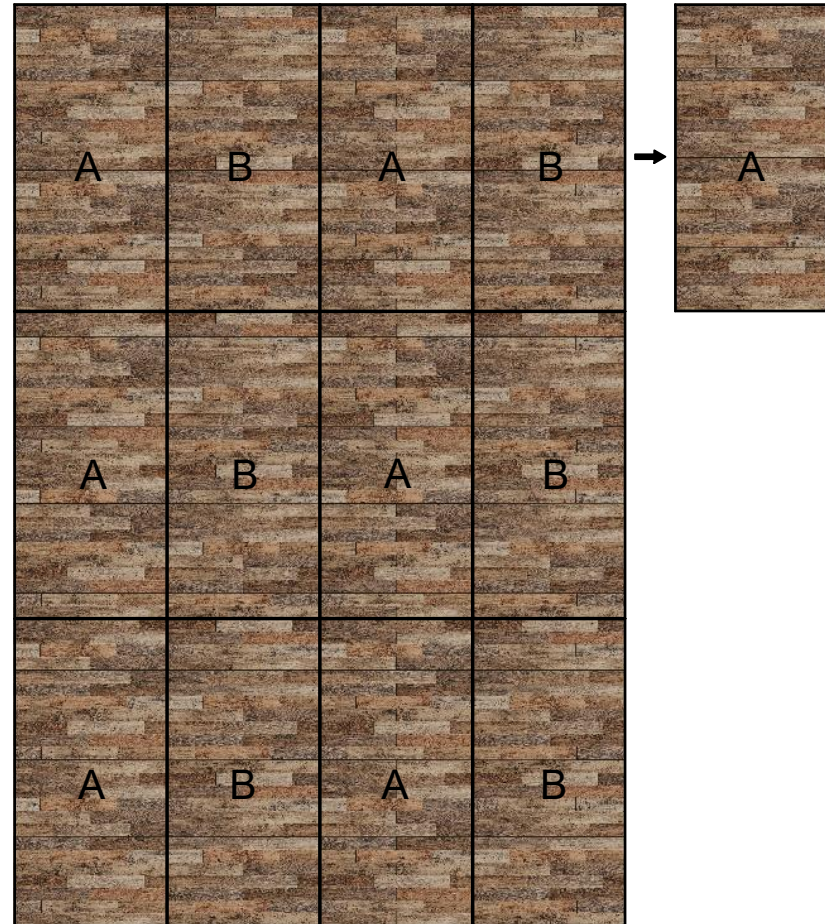

5334W4L08T10CXPA
4x8' Rustic Plank Panel A

5334W4L08T10CXPB
4x8' Rustic Plank Panel B

4x8' Rustic Plank Pattern Size

4x8' Rustic Plank Pattern Repeat

TECTUM CREATE - 4X8' RUSTIC PLANK PANELS

DRAWN BY: MAD

DATE: 7/19/2021