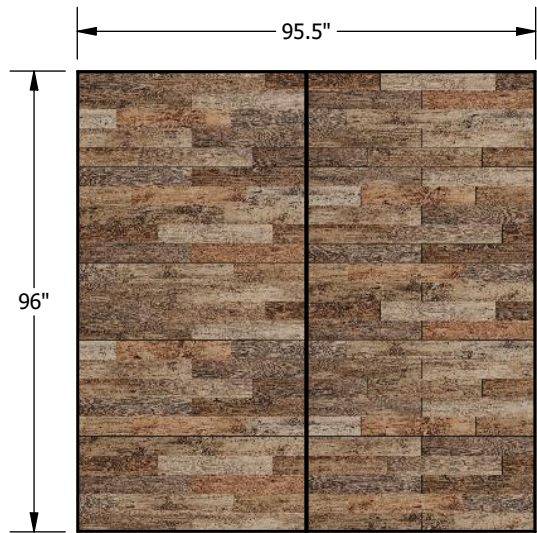

5334W4L08T10CXPA
4x8' Rustic Plank Panel A

5334W4L08T10CXPB
4x8' Rustic Plank Panel B

4x8' Rustic Plank Pattern Size

4x8' Rustic Plank Pattern Repeat

TECTUM CREATE - 4X8' RUSTIC PLANK PANELS

DRAWN BY: MAD

DATE: 7/19/2021