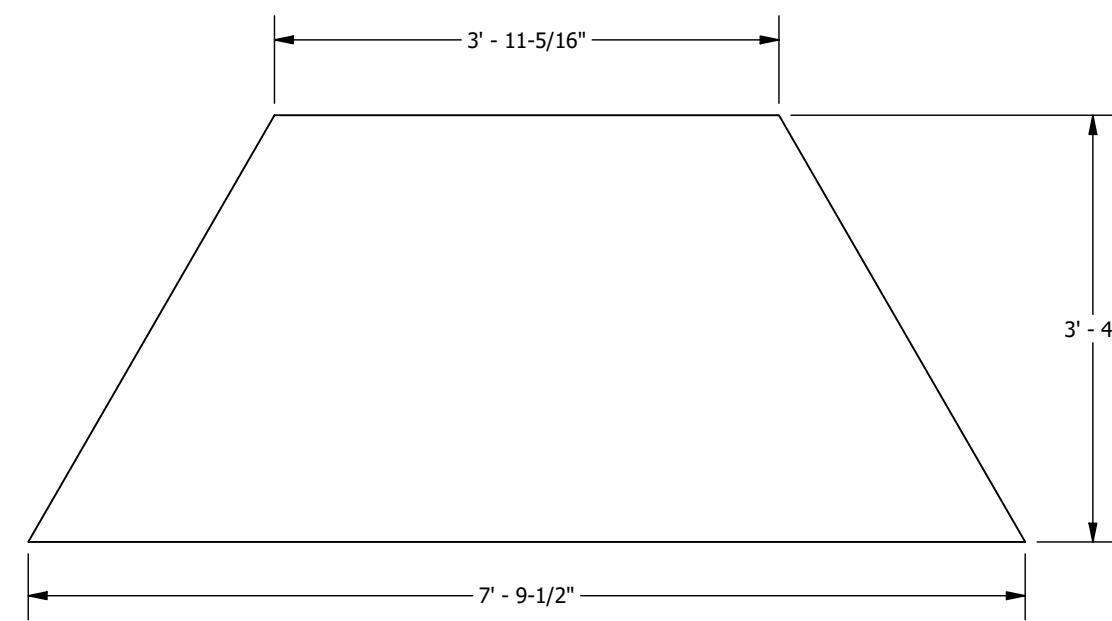

BP5440F04R01-???
WOOD LOOK SS SHAPES SQUARE 4FT x 4FT
SCALE 1 : 18

BP5443F04C01-???
WOOD LOOK SS SHAPES CIRCLE 4FT x 4FT
SCALE 1 : 18

BP5444F04G01-???
WOOD LOOK SS SHAPES HEXAGON 4FT x 4FT
SCALE 1 : 18

BP5445F04Z02-???
WOOD LOOK SS SHAPES TRAPEZOID 4FT x 4FT
SCALE 1 : 18

BP5448F02R02-???
PAINTED SS SHAPES SMALL RECTANGLE 4FT x 6FT
SCALE 1 : 18

BP5449F02R03-???
PAINTED SS SHAPES LARGE RECTANGLE 4FT x 8FT
SCALE 1 : 18

BP5448F04R02-???
WOOD LOOK SS SHAPES SMALL RECTANGLE 4FT x 6FT
SCALE 1 : 18

BP5449F04R03-???
WOOD LOOK SS SHAPES LARGE RECTANGLE 4FT x 8FT
SCALE 1 : 18

BP7101F02T01-???
PAINTED SS SHAPES 60 DEG TRIANGLE
SCALE 1 : 18

BP7101F02P01-???
PAINTED SS SHAPES 60 DEG PARALLELOGRAM
SCALE 1 : 18