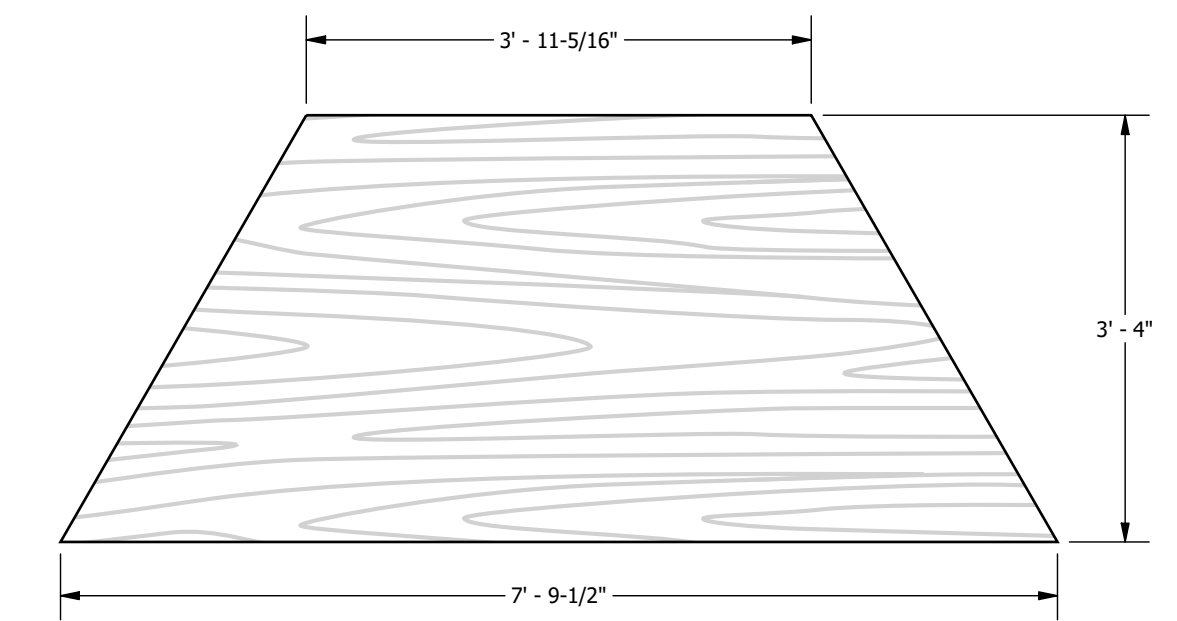

BP7101F04Z01-???
WOOD LOOK SS SHAPES 60 DEG TRAPEZOID
SCALE 1 : 18