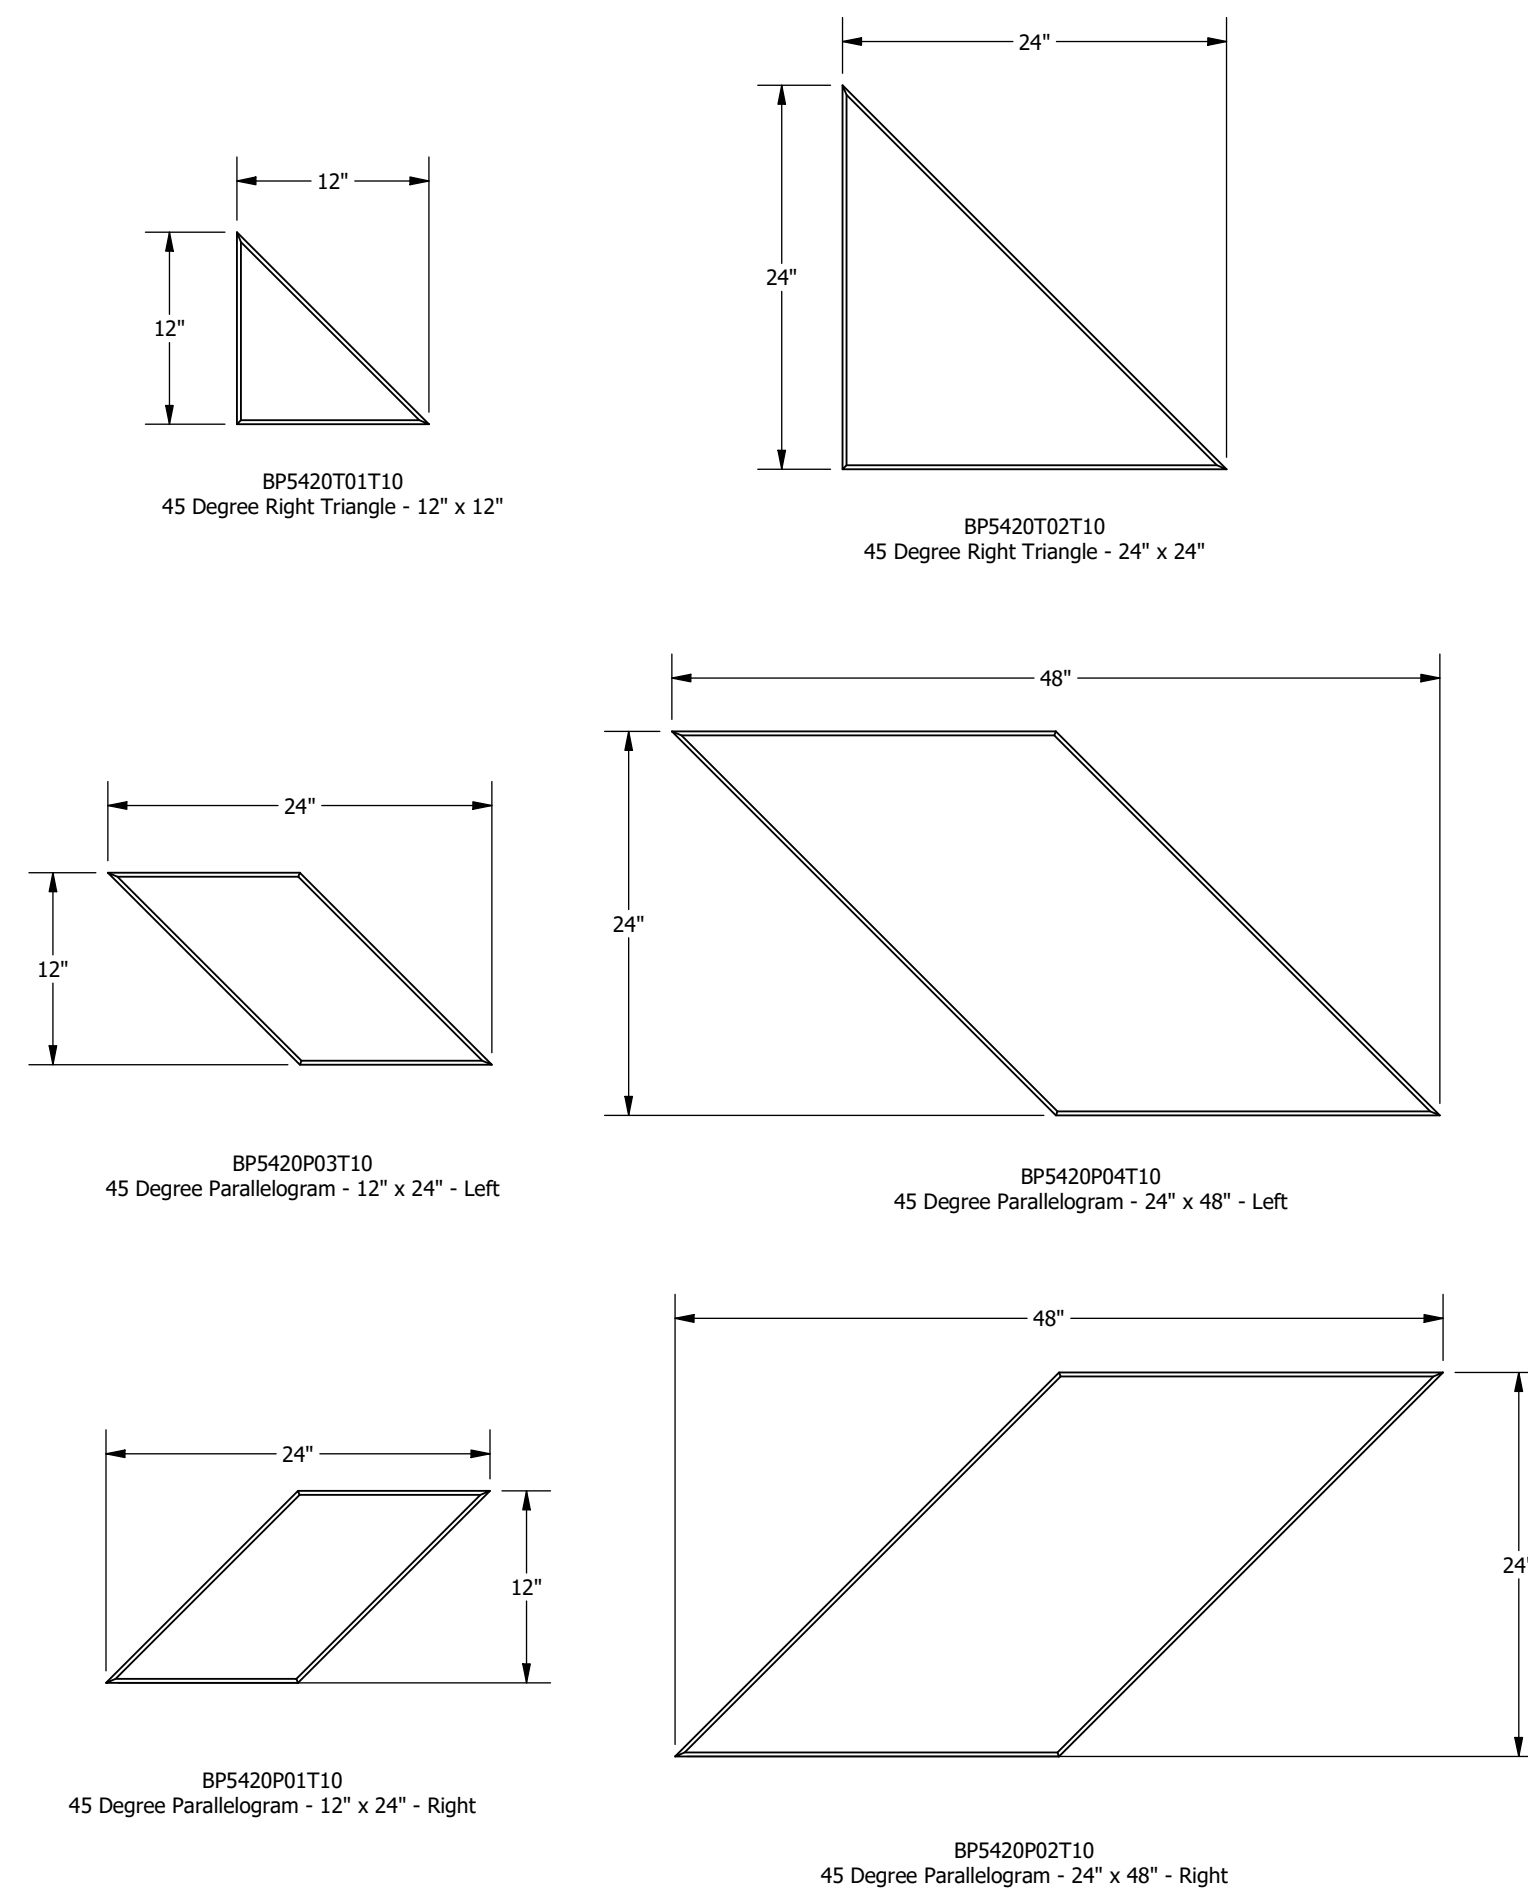

45 DEGREE SHAPES