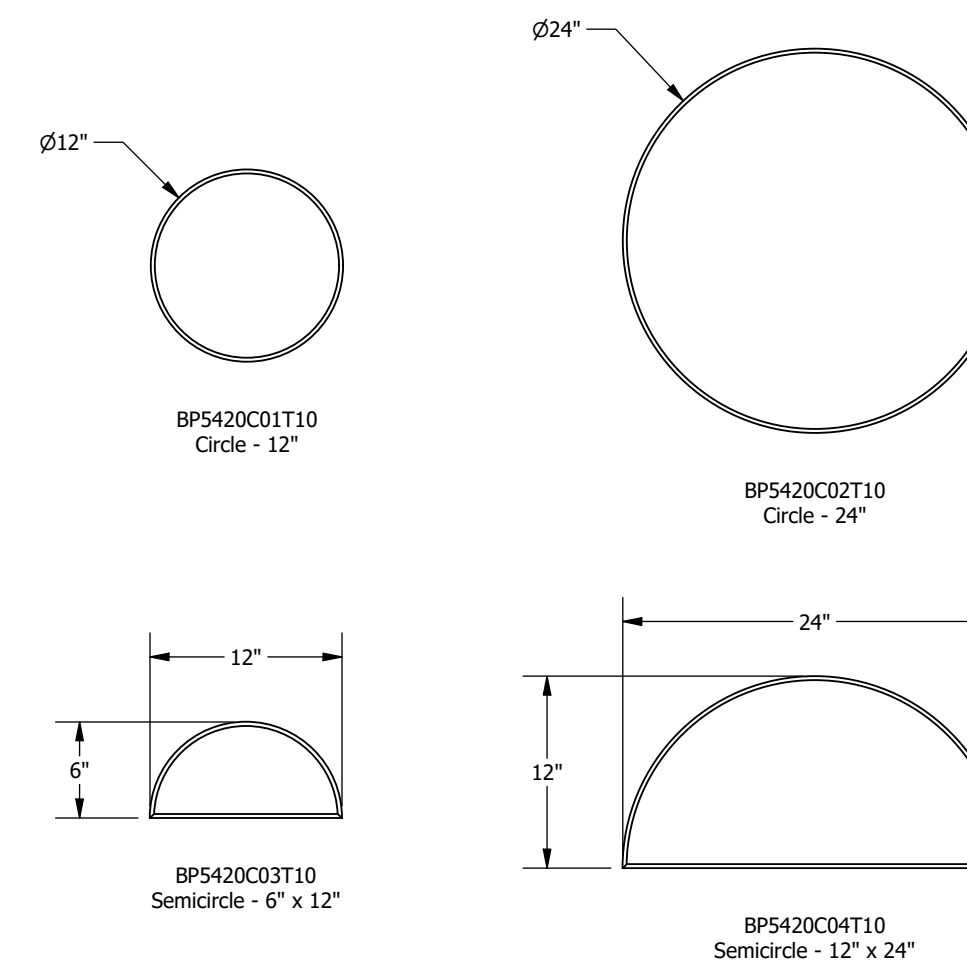

## SQUARES & RECTANGLES

## 30 DEGREE SHAPES

## CIRCLES

BP5420C01T10  
Circle - 12"

BP5420C02T10  
Circle - 24"

BP5420C03T10  
Semicircle - 6" x 12"

BP5420C04T10  
Semicircle - 12" x 24"

## 30 DEGREE SHAPES

BP5420T11T10  
30 Degree Isosceles Triangle - 24" x 7"

BP5420T12T10  
30 Degree Isosceles Triangle - 48" x 14"