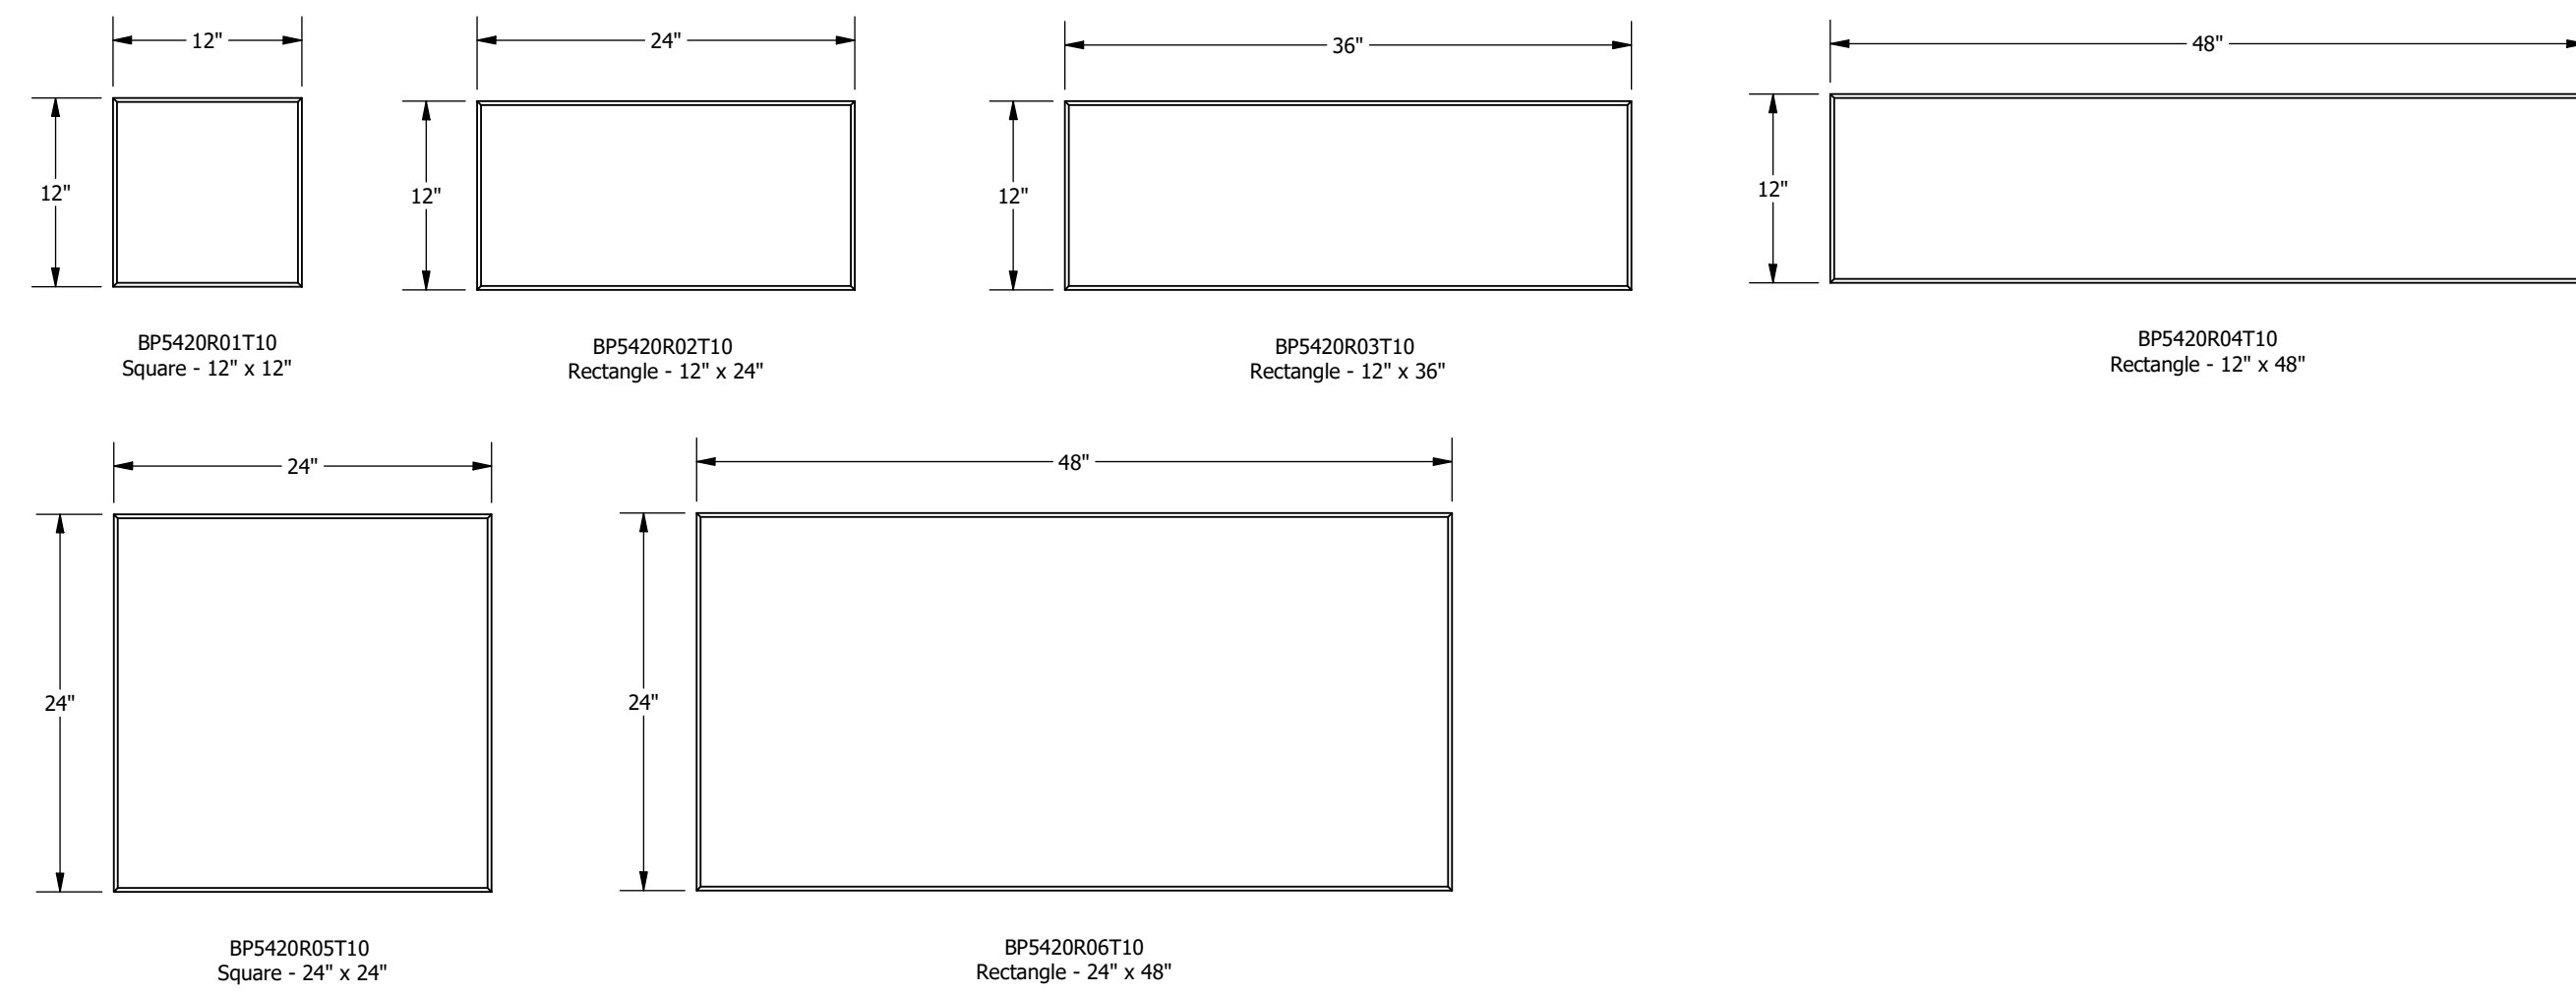

SQUARES & RECTANGLES