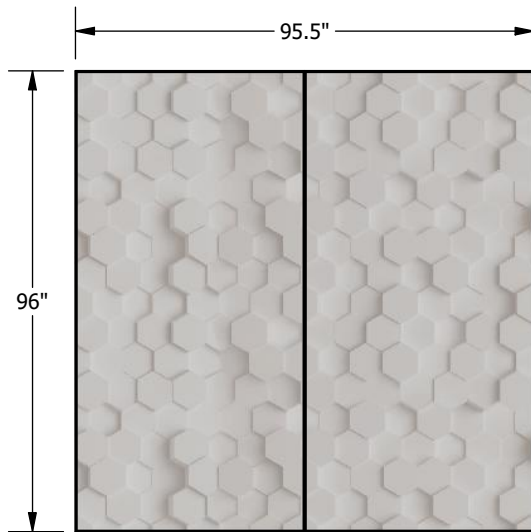

5334W4L08T10CXHA
4x8' Textured Hex Panel A

5334W4L08T10CXHB
4x8' Textured Hex Panel B

4x8' Textured Hex Pattern Size

4x8' Textured Hex Pattern Repeat

TECTUM CREATE - 4X8' TEXTURED HEX PANELS

DRAWN BY: MAD

DATE: 7/19/2021